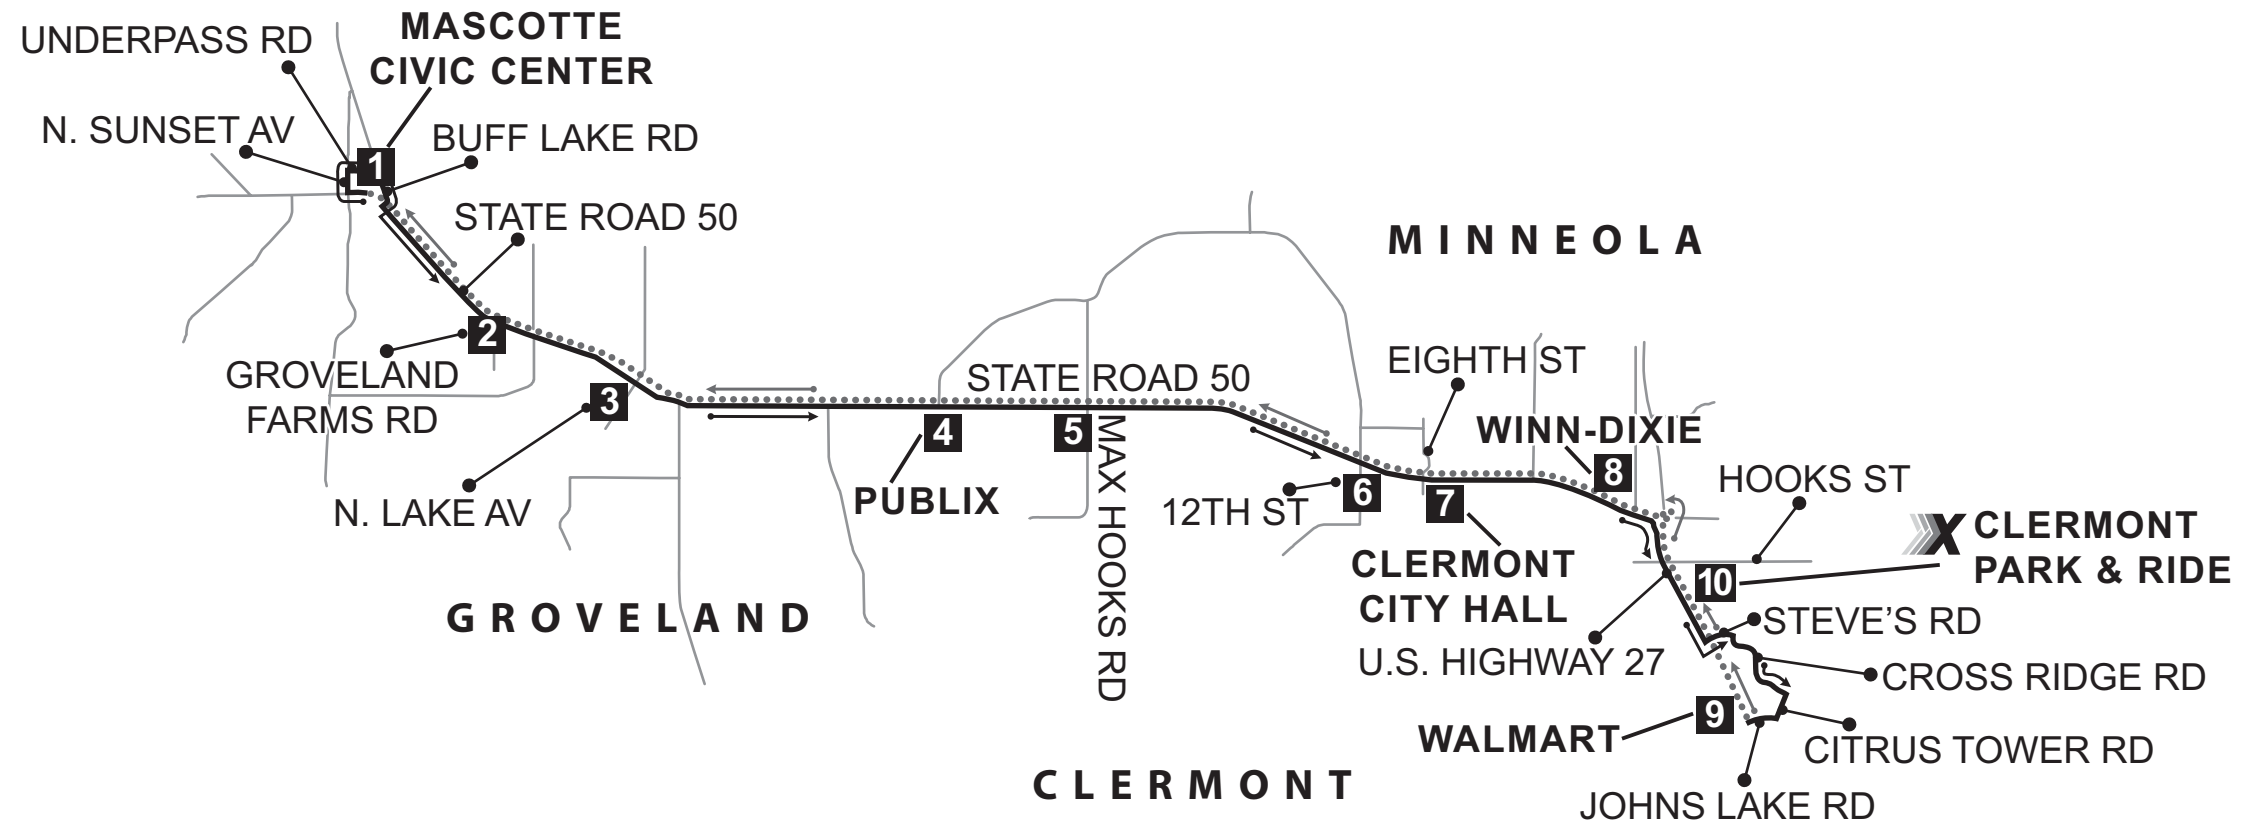

## Eastbound | Route 50 West Loop

Mascotte to Clermont

Mascotte Civic Center & City Hall (Sunset Road)	Groveland Farms Road (State Road 50)	Groveland City Hall (State Road 50 & Lake Ave.)	Publix (State Road 50 & County Road 565A)	Max Hooks Road (State Road 50)	12th St. (State Road 50 & County Road 561)	Clermont City Hall (State Road 50 & Eight St.)	South Lake Plaza - Winn-Dixie (State Road 50)	WalMart (U.S. Highway 27)	Clermont Park & Ride (Arrive)	X Transfer to Route 50 East
1	2	3	4	5	6	7	8	9	10	
5:00	5:03	5:06	5:10	5:12	5:14	5:15	5:17	5:24	5:26	
6:00	6:03	6:06	6:10	6:12	6:14	6:15	6:17	6:24	6:26	
7:00	7:03	7:06	7:10	7:12	7:14	7:15	7:17	7:24	7:26	
8:00	8:03	8:06	8:10	8:12	8:14	8:15	8:17	8:24	8:26	
9:00	9:03	9:06	9:10	9:12	9:14	9:15	9:17	9:24	9:26	
10:00	10:03	10:06	10:10	10:12	10:14	10:15	10:17	10:24	10:26	
11:00	11:03	11:06	11:10	11:12	11:14	11:15	11:17	11:24	11:26	
12:00	12:03	12:06	12:10	12:12	12:14	12:15	12:17	12:24	12:26	
1:00	1:03	1:06	1:10	1:12	1:14	1:15	1:17	1:24	1:26	
2:00	2:03	2:06	2:10	2:12	2:14	2:15	2:17	2:24	2:26	
3:00	3:03	3:06	3:10	3:12	3:14	3:15	3:17	3:24	3:26	
4:00	4:03	4:06	4:10	4:12	4:14	4:15	4:17	4:24	4:26	
5:00	5:03	5:06	5:10	5:12	5:14	5:15	5:17	5:24	5:26	
6:00	6:03	6:06	6:10	6:12	6:14	6:15	6:17	6:24	6:26	
7:00	7:03	7:06	7:10	7:12	7:14	7:15	7:17	7:24	7:26	

**M A S C O T T E**

— Eastbound    ..... Westbound

**X** This symbol indicates transfer area to and from **Route 50 East (to Winter Garden)**.