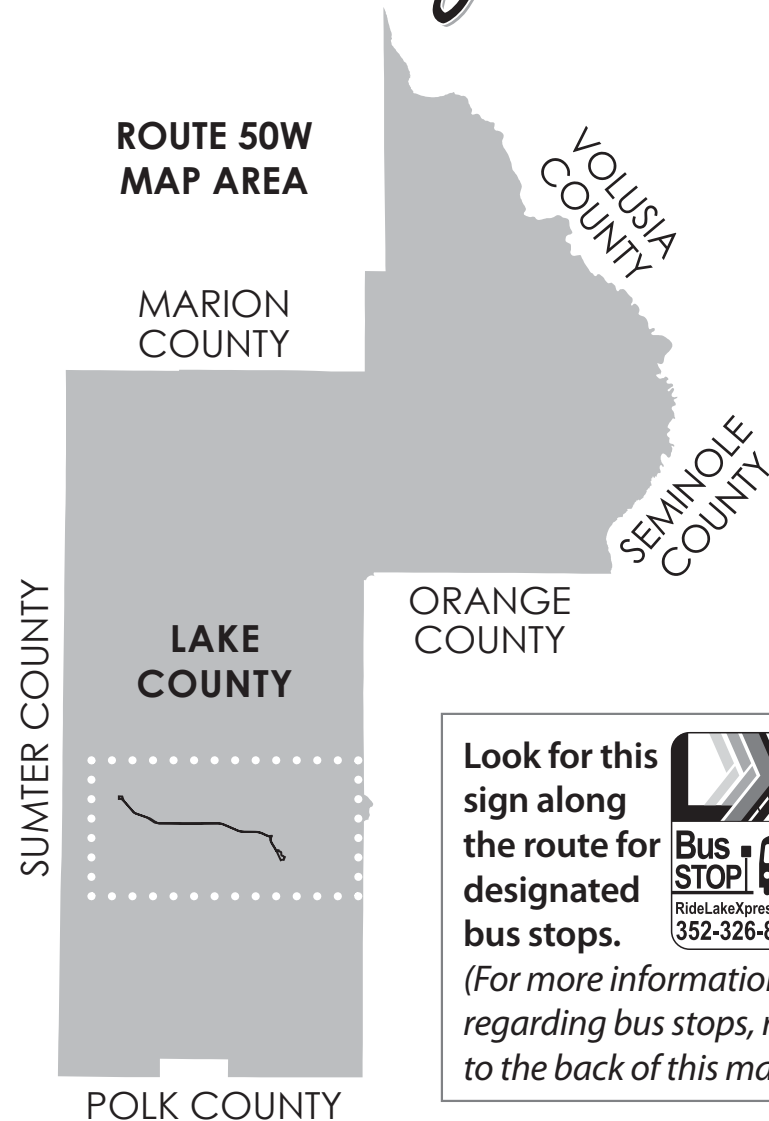

# ROUTE 50 WEST

Mascotte to Clermont

LakeXpress

*The Way to Go*

Look for this sign along the route for designated bus stops. (For more information regarding bus stops, refer to the back of this map.)

## Eastbound | Route 50 West Loop

Mascotte to Clermont

Mascotte Civic Center & City Hall (Sunset Road)	Groveland Farms Road (State Road 50)	Groveland City Hall (State Road 50 & Lake Ave.)	Publix (State Road 50 & County Road 565A)	Max Hooks Road (State Road 50)	12th St. (State Road 50 & County Road 561)	Clermont City Hall (State Road 50 & Eight St.)	South Lake Plaza - Winn-Dixie (State Road 50)	WalMart (U.S. Highway 27)	Clermont Park & Ride (Arrive)	X Transfer to Route 50 East
1	2	3	4	5	6	7	8	9	10	
5:00	5:03	5:06	5:10	5:12	5:14	5:15	5:17	5:24	5:26	
6:00	6:03	6:06	6:10	6:12	6:14	6:15	6:17	6:24	6:26	
7:00	7:03	7:06	7:10	7:12	7:14	7:15	7:17	7:24	7:26	
8:00	8:03	8:06	8:10	8:12	8:14	8:15	8:17	8:24	8:26	
9:00	9:03	9:06	9:10	9:12	9:14	9:15	9:17	9:24	9:26	
10:00	10:03	10:06	10:10	10:12	10:14	10:15	10:17	10:24	10:26	
11:00	11:03	11:06	11:10	11:12	11:14	11:15	11:17	11:24	11:26	
12:00	12:03	12:06	12:10	12:12	12:14	12:15	12:17	12:24	12:26	
1:00	1:03	1:06	1:10	1:12	1:14	1:15	1:17	1:24	1:26	
2:00	2:03	2:06	2:10	2:12	2:14	2:15	2:17	2:24	2:26	
3:00	3:03	3:06	3:10	3:12	3:14	3:15	3:17	3:24	3:26	
4:00	4:03	4:06	4:10	4:12	4:14	4:15	4:17	4:24	4:26	
5:00	5:03	5:06	5:10	5:12	5:14	5:15	5:17	5:24	5:26	
6:00	6:03	6:06	6:10	6:12	6:14	6:15	6:17	6:24	6:26	
7:00	7:03	7:06	7:10	7:12	7:14	7:15	7:17	7:24	7:26	

**M A S C O T T E**

— Eastbound    ..... Westbound

**X** This symbol indicates transfer area to and from **Route 50 East (to Winter Garden)**.