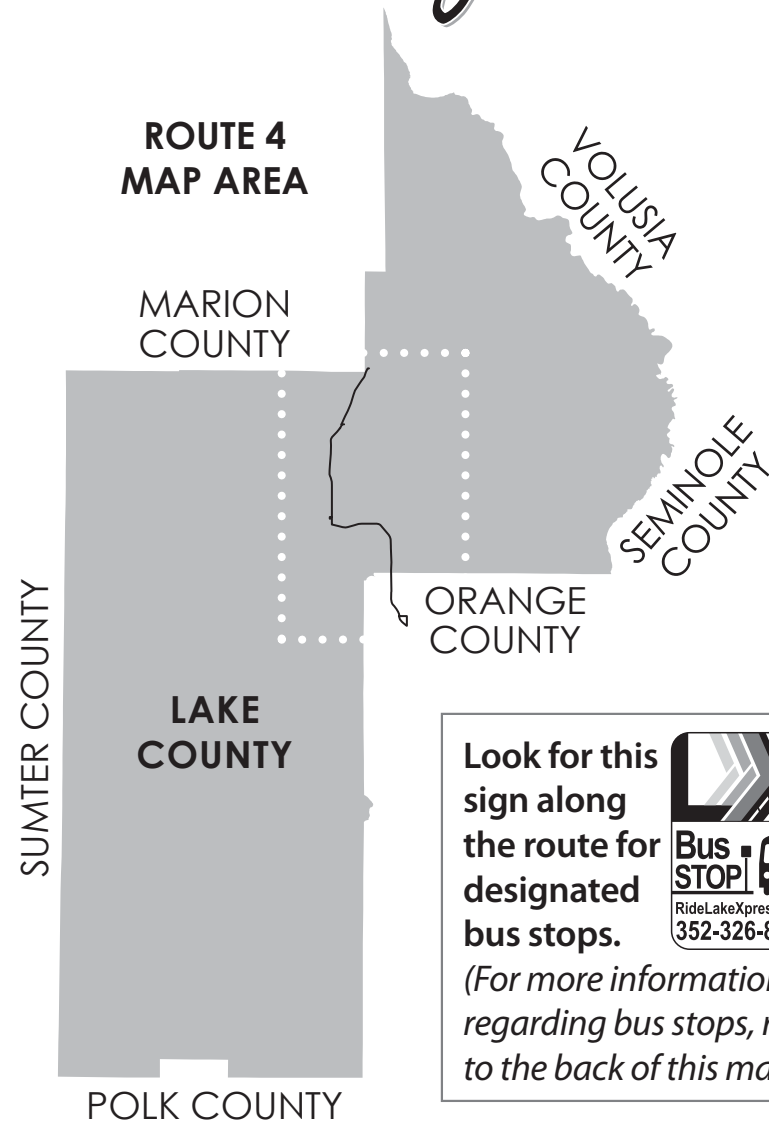

ROUTE 4

Altoona to Zellwood

LakeXpress

The Way to Go

Look for this sign along the route for designated bus stops.

(For more information regarding bus stops, refer to the back of this map.)

Southbound | Route 4

Altoona to Zellwood

Altoona Post Office (State Road 19)	Umatilla City Hall (Central Ave. & State Road 19)	Orange Ave. & State Road 19	Lake Tech (Kurt St.) X Transfers to Routes 1 & 3	WalMart (Eudora Road & U.S. Highway 441)	Anthony House (Holly St.) X Transfer to LYNX Link 44
1	3	4	5	6	7
7:11	7:17	7:25	7:38	7:41	8:05
9:11	9:17	9:25	9:38	9:41	10:05
11:11	11:17	11:25	11:38	11:41	12:05
1:11	1:17	1:25	1:38	1:41	2:05
3:11	3:17	3:25	3:38	3:41	4:05
5:11	5:17	5:25	5:38	5:41	6:05

Northbound | Route 4

Zellwood to Altoona

Anthony House (Holly St.) X Transfer from LYNX Link 44	WalMart (Eudora Road & U.S. Highway 441)	Lake Tech (Kurt St.) X Transfers to Routes 1 & 3	Orange Ave. & State Road 19	Umatilla City Hall (Central Ave. & State Road 19)	Umatilla Health Department (County Road 450)	Altoona Post Office (State Road 19)
7	6	5	4	3	2	1
8:05	8:30	8:38	8:46	8:52	8:57	9:11
10:05	10:30	10:38	10:46	10:52	10:57	11:11
12:05	12:30	12:38	12:46	12:52	12:57	1:11
2:05	2:30	2:38	2:46	2:52	2:57	3:11
4:05	4:30	4:38	4:46	4:52	4:57	5:11
6:05	6:30	6:38	6:46	6:52	6:57	7:11

— Southbound Northbound

X This symbol indicates transfer area to **Route 1 (to Eustis), Route 3 (Mount Dora Circulator) and Lynx Link 44 (to Orlando).**

◆ *LakeXpress bus will not wait at Anthony House for Lynx Link 44 to arrive.*