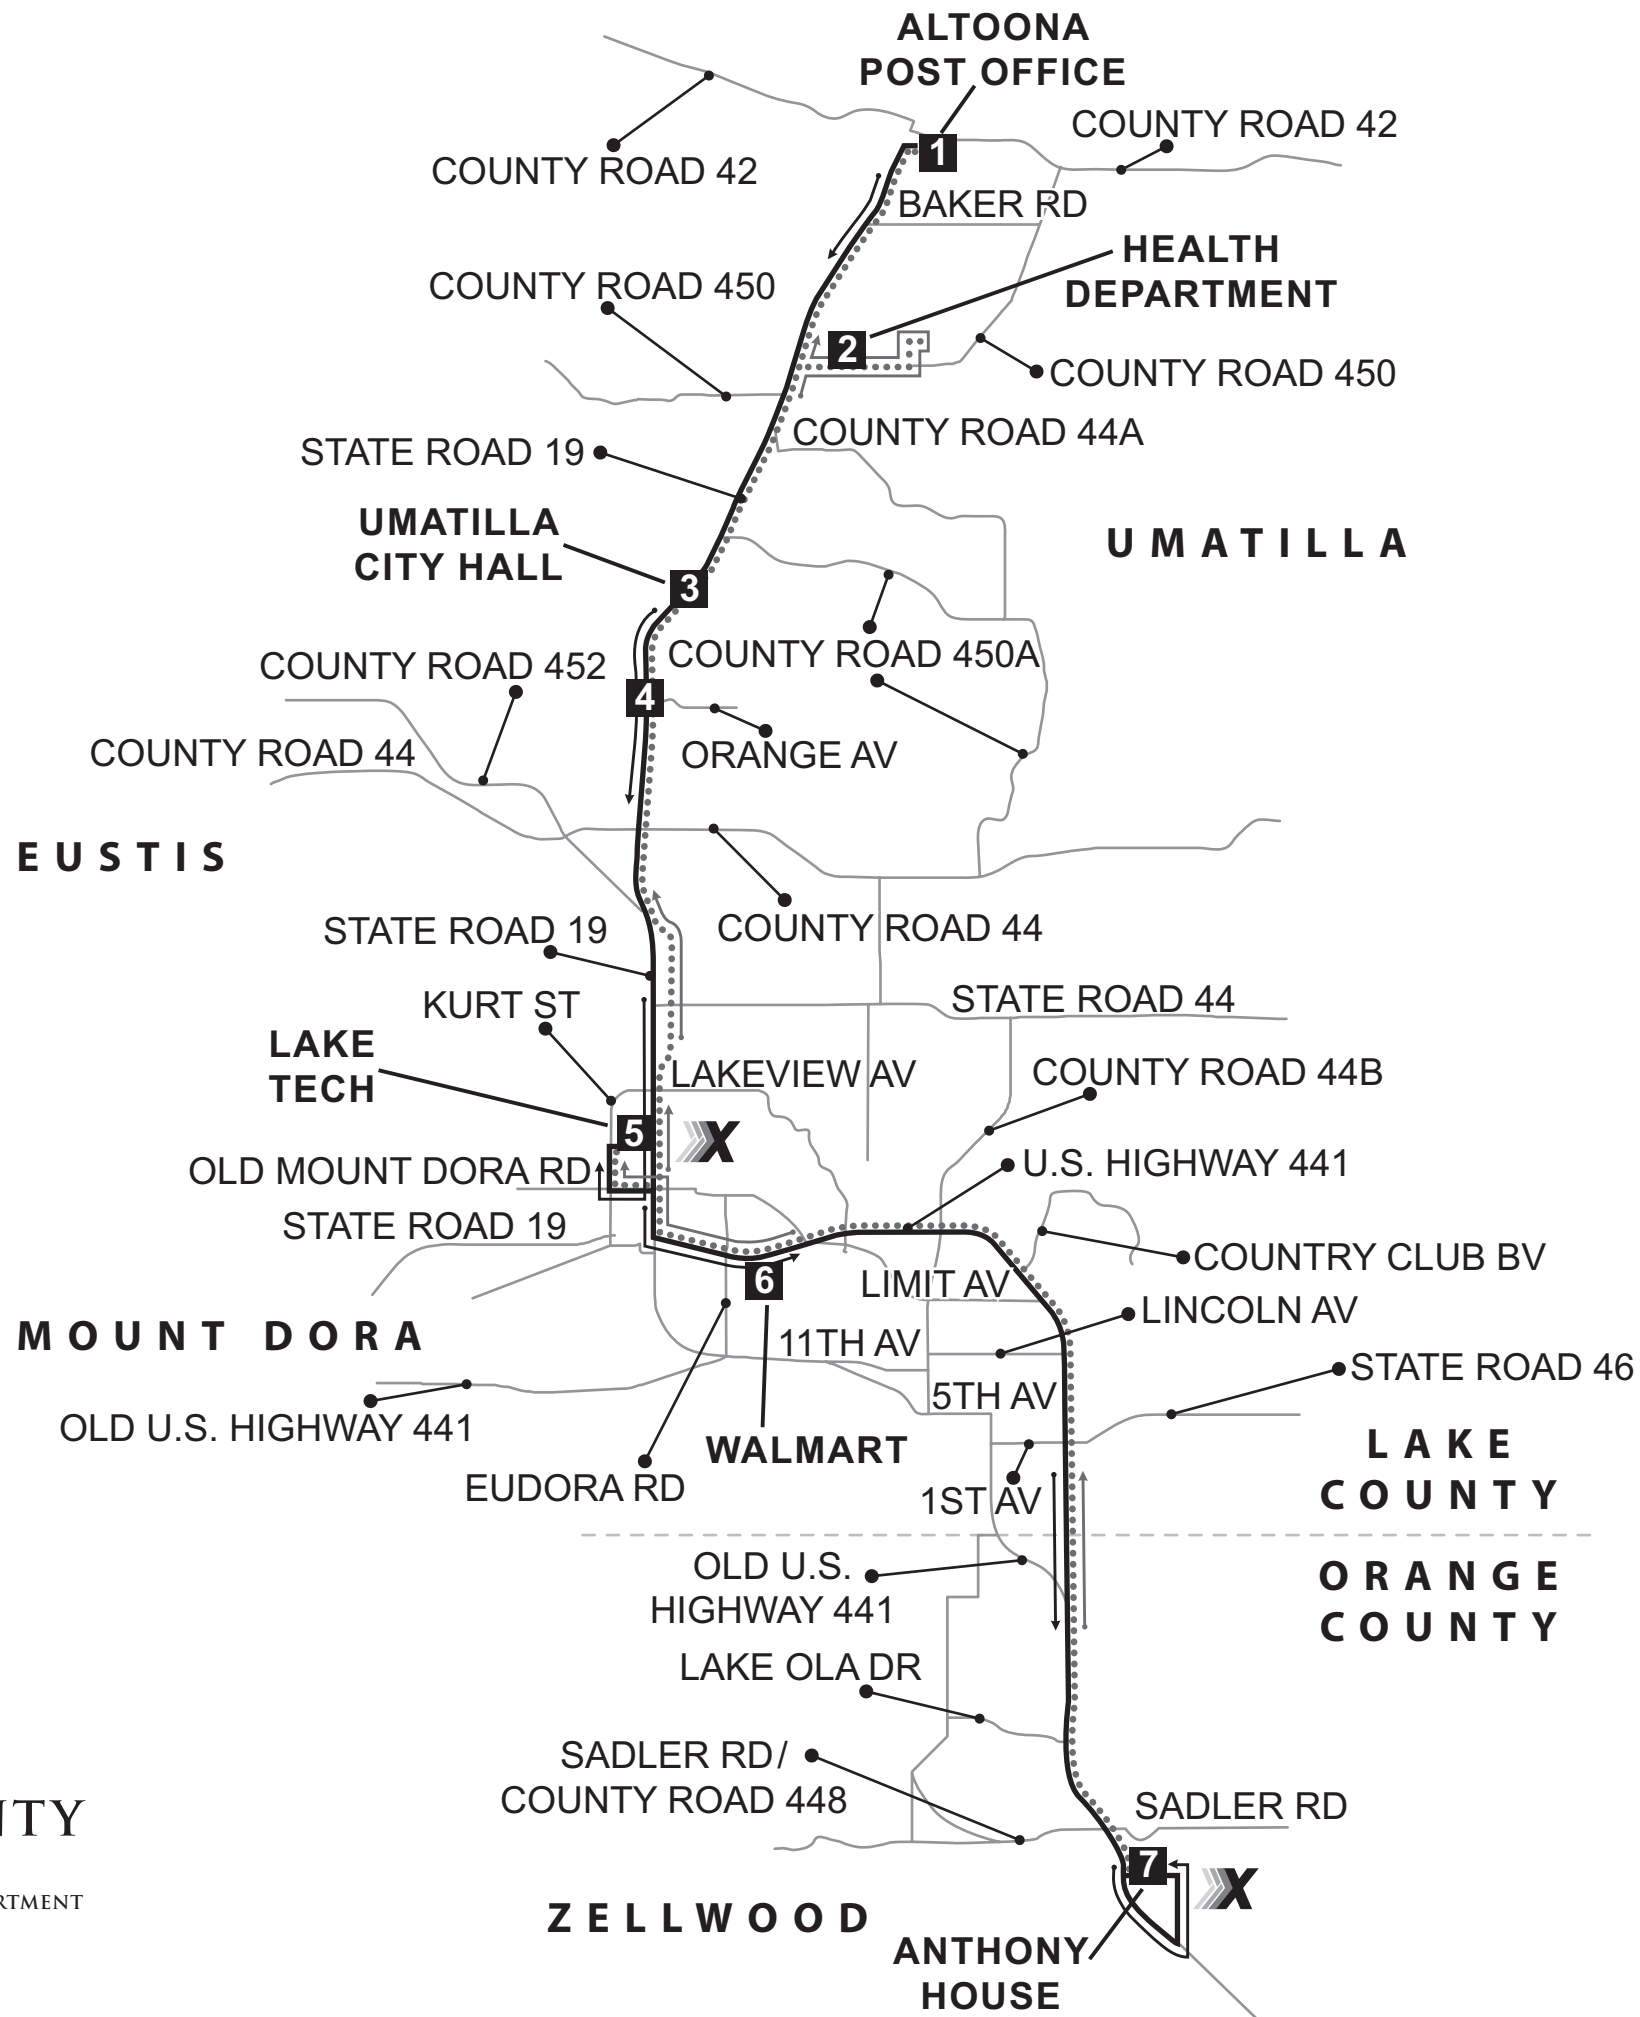

ROUTE 4

Altoona to Zellwood

LakeXpress

The Way to Go

Look for this sign along the route for designated bus stops.

(For more information regarding bus stops, refer to the back of this map.)

Southbound | Route 4

Northbound | Route 4

Zellwood to Altoona

Anthony House (Holly St.) X Transfer from LYNX Link 44	WalMart (Eudora Road & U.S. Highway 441)	Lake Tech (Kurt St.) X Transfers to Routes 1 & 3	Orange Ave. & State Road 19	Umatilla City Hall (Central Ave. & State Road 19)	Umatilla Health Department (County Road 450)	Altoona Post Office (State Road 19)
7	6	5	4	3	2	1
8:05	8:30	8:38	8:46	8:52	8:57	9:11
10:05	10:30	10:38	10:46	10:52	10:57	11:11
12:05	12:30	12:38	12:46	12:52	12:57	1:11
2:05	2:30	2:38	2:46	2:52	2:57	3:11
4:05	4:30	4:38	4:46	4:52	4:57	5:11
6:05	6:30	6:38	6:46	6:52	6:57	7:11

Monday through Friday / 6 a.m. to 8 p.m.

Buses do not run on Saturdays, Sundays and federal holidays. • P.M. times are shown in bold.

All stops are not listed on the route maps and schedules. If your stop is not listed, use the time of the stop before yours to estimate when the bus will arrive.

— Southbound Northbound

X This symbol indicates transfer area to **Route 1 (to Eustis), Route 3 (Mount Dora Circulator) and Lynx Link 44 (to Orlando).**

◆ *LakeXpress bus will not wait at Anthony House for Lynx Link 44 to arrive.*