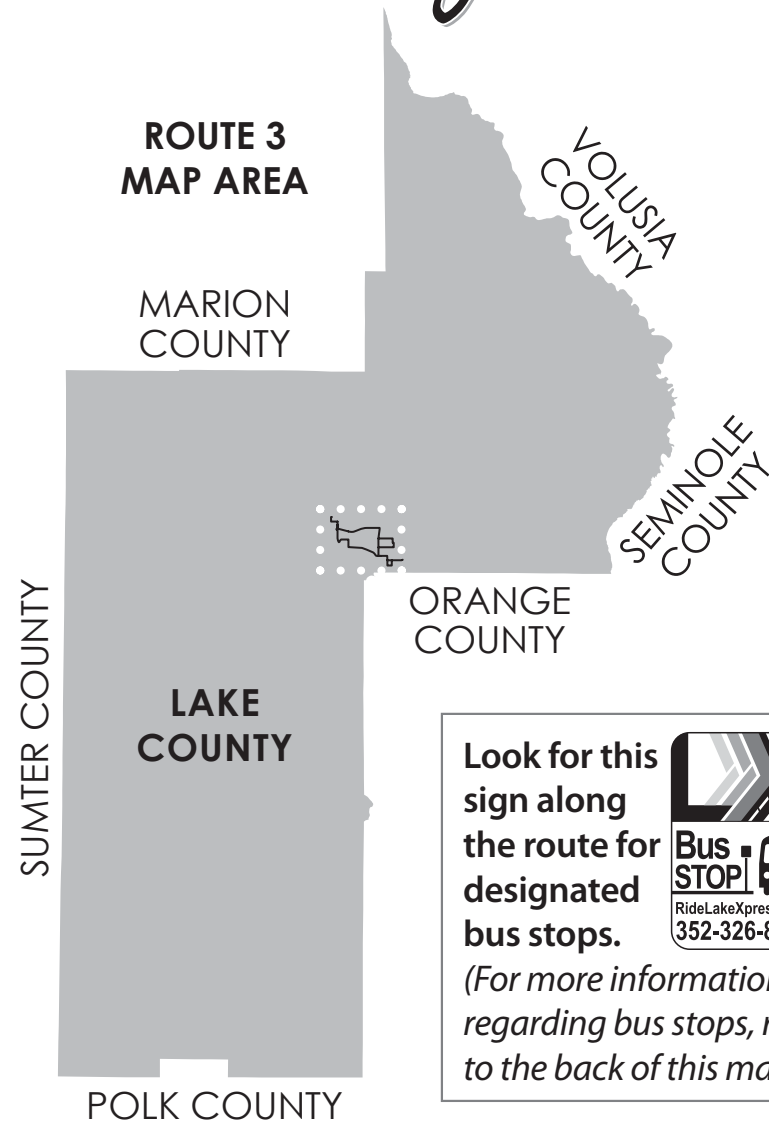

ROUTE 3

Mount Dora Circulator

LakeXpress

The Way to Go

Look for this sign along the route for designated bus stops.

(For more information regarding bus stops, refer to the back of this map.)

Mount Dora Circulator | Route 3

Lake Tech (Kurt St.) X Transfer to Routes 1 & 4	Walmart (U.S. Highway 441)	Waterman Village (Donnelly St.)	Grandview St. & Lincoln Ave.	Wardell St. & Lincoln Ave.	Mount Dora City Hall (Baker St. & Fifth Ave.)	Veranda Apartments	Highland St. & Fifth Ave.	Mt. Dora City Hall (Baker St. & Fifth Ave.)	Eudora Road & Old U.S. Highway 441	Lake Tech (Kurt St.) X Transfer to Routes 1 & 4
1	2	3	4	5	6	7	8	9	10	1
6:38	6:45	6:49	6:51	6:52	7:02	7:06	7:12	7:13	7:17	7:31
7:38	7:45	7:49	7:51	7:52	8:02	8:06	8:12	8:13	8:17	8:31
8:38	8:45	8:49	8:51	8:52	9:02	9:06	9:12	9:13	9:17	9:31
9:38	9:45	9:49	9:51	9:52	10:02	10:06	10:12	10:13	10:17	10:31
10:38	10:45	10:49	10:51	10:52	11:02	11:06	11:12	11:13	11:17	11:31
11:38	11:45	11:49	11:51	11:52	12:02	12:06	12:12	12:13	12:17	12:31
12:38	12:45	12:49	12:51	12:52	1:02	1:06	1:12	1:13	1:17	1:31
1:38	1:45	1:49	1:51	1:52	2:02	2:06	2:12	2:13	2:17	2:31
2:38	2:45	2:49	2:51	2:52	3:02	3:06	3:12	3:13	3:17	3:31
3:38	3:45	3:49	3:51	3:52	4:02	4:06	4:12	4:13	4:17	4:31
4:38	4:45	4:49	4:51	4:52	5:02	5:06	5:12	5:13	5:17	5:31
5:38	5:45	5:49	5:51	5:52	6:02	6:06	6:12	6:13	6:17	6:31
6:38	6:45	6:49	6:51	6:52	7:02	7:06	7:12	7:13	7:17	7:31

Monday through Friday / 6 a.m. to 8 p.m.

Buses do not run on Saturdays, Sundays and federal holidays. • P.M. times are shown in bold.

All stops are not listed on the route maps and schedules. If your stop is not listed, use the time of the stop before yours to estimate when the bus will arrive.

 This symbol indicates transfer area to **Route 1 (to Leesburg)** and **Route 4 (to Zellwood)**.