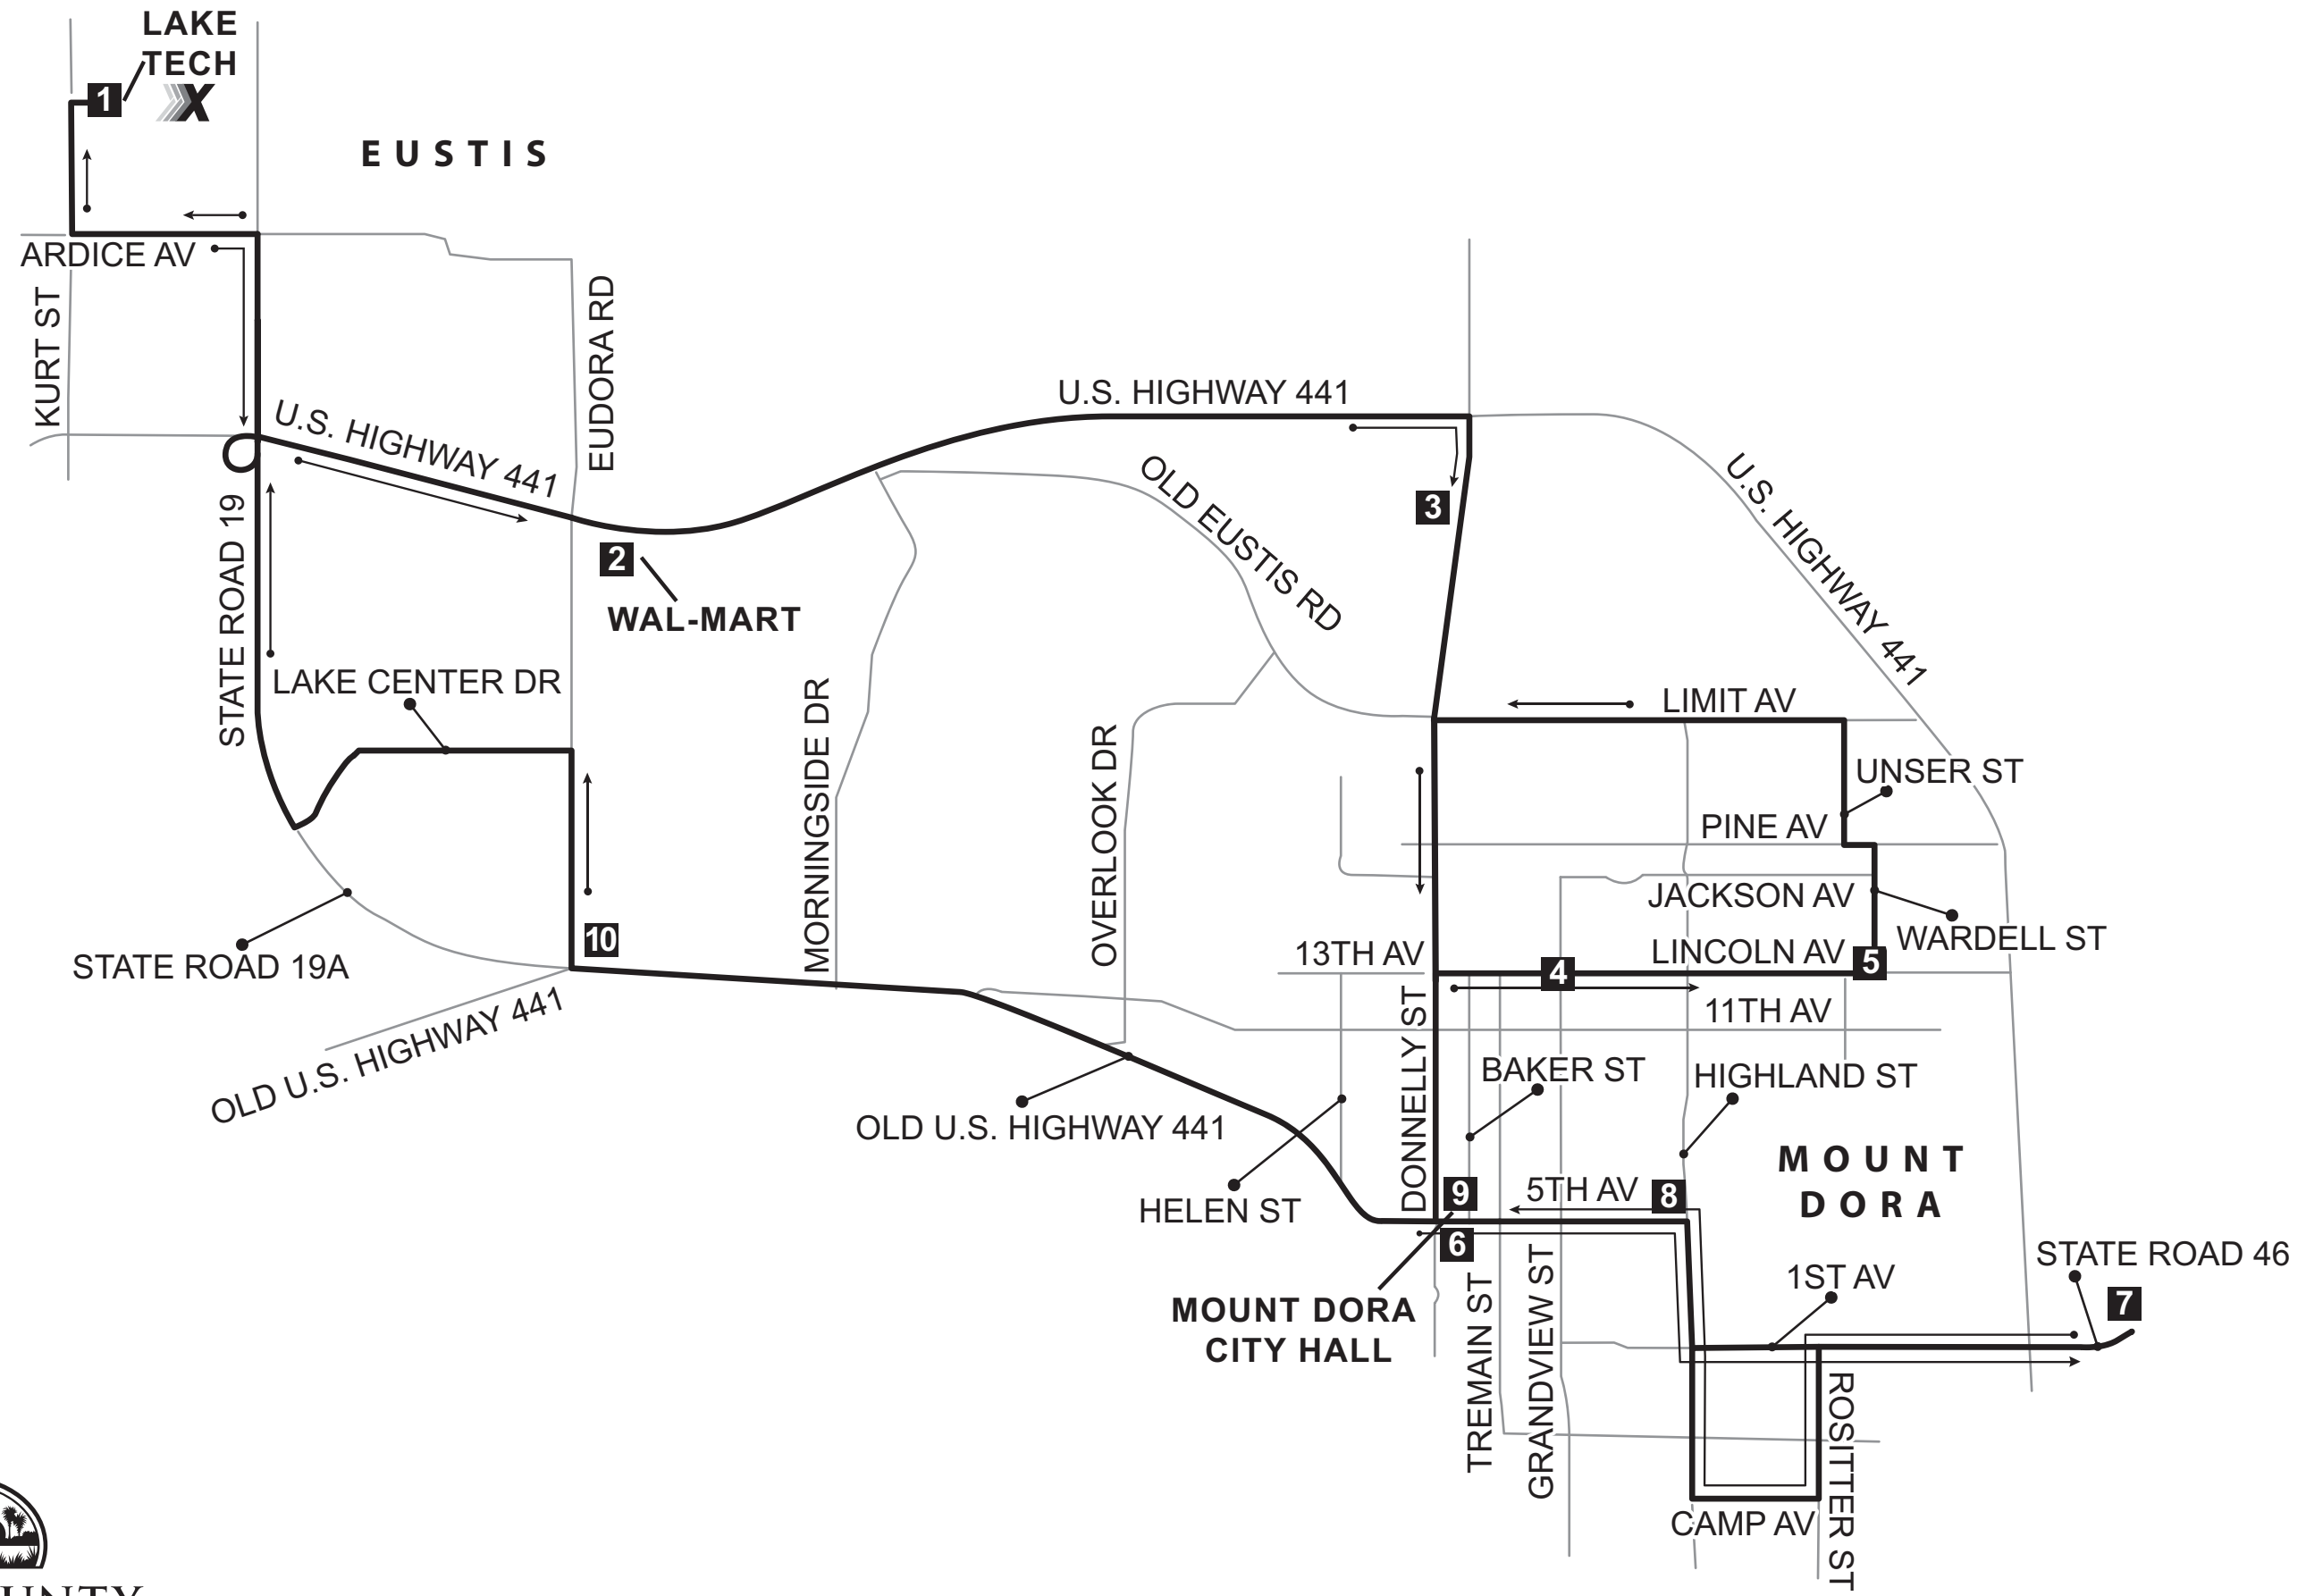

ROUTE 3

Mount Dora Circulator

LakeXpress

The Way to Go

Look for this sign along the route for designated bus stops.

(For more information regarding bus stops, refer to the back of this map.)

Mount Dora Circulator | Route 3

Lake Tech (Kurt St.) X Transfer to Routes 1 & 4	Walmart (U.S. Highway 441)	Waterman Village (Donnelly St.)	Grandview St. & Lincoln Ave.	Wardell St. & Lincoln Ave.	Mount Dora City Hall (Baker St. & Fifth Ave.)	Veranda Apartments	Highland St. & Fifth Ave.	Mt. Dora City Hall (Baker St. & Fifth Ave.)	Eudora Road & Old U.S. Highway 441	Lake Tech (Kurt St.) X Transfer to Routes 1 & 4
1	2	3	4	5	6	7	8	9	10	1
6:38	6:45	6:49	6:51	6:52	7:02	7:06	7:12	7:13	7:17	7:31
7:38	7:45	7:49	7:51	7:52	8:02	8:06	8:12	8:13	8:17	8:31
8:38	8:45	8:49	8:51	8:52	9:02	9:06	9:12	9:13	9:17	9:31
9:38	9:45	9:49	9:51	9:52	10:02	10:06	10:12	10:13	10:17	10:31
10:38	10:45	10:49	10:51	10:52	11:02	11:06	11:12	11:13	11:17	11:31
11:38	11:45	11:49	11:51	11:52	12:02	12:06	12:12	12:13	12:17	12:31
12:38	12:45	12:49	12:51	12:52	1:02	1:06	1:12	1:13	1:17	1:31
1:38	1:45	1:49	1:51	1:52	2:02	2:06	2:12	2:13	2:17	2:31
2:38	2:45	2:49	2:51	2:52	3:02	3:06	3:12	3:13	3:17	3:31
3:38	3:45	3:49	3:51	3:52	4:02	4:06	4:12	4:13	4:17	4:31
4:38	4:45	4:49	4:51	4:52	5:02	5:06	5:12	5:13	5:17	5:31
5:38	5:45	5:49	5:51	5:52	6:02	6:06	6:12	6:13	6:17	6:31
6:38	6:45	6:49	6:51	6:52	7:02	7:06	7:12	7:13	7:17	7:31

Monday through Friday / 6 a.m. to 8 p.m.

Buses do not run on Saturdays, Sundays and federal holidays. • P.M. times are shown in bold.

All stops are not listed on the route maps and schedules. If your stop is not listed, use the time of the stop before yours to estimate when the bus will arrive.

 This symbol indicates transfer area to **Route 1 (to Leesburg)** and **Route 4 (to Zellwood)**.