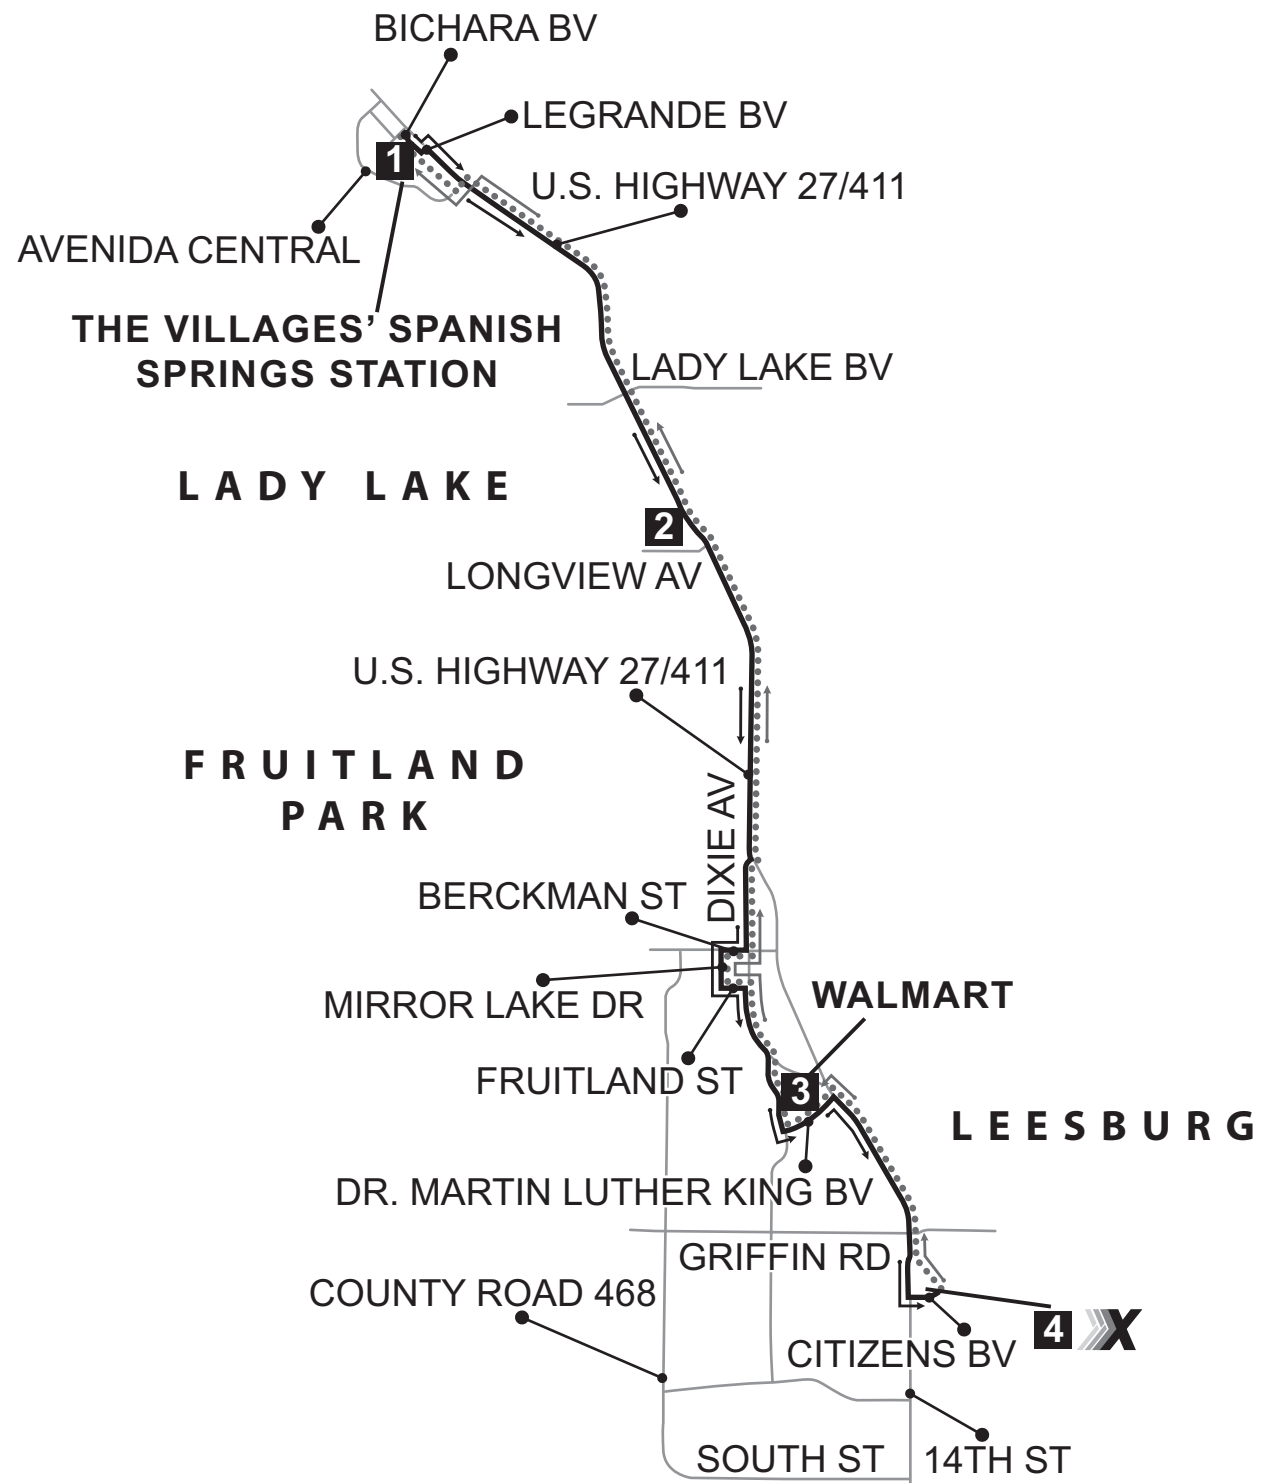

ROUTE 1A

The Villages to Leesburg

LakeXpress

The Way to Go

Look for this sign along the route for designated bus stops.

(For more information regarding bus stops, refer to the back of this map.)

Southbound | Route 1A

The Villages to Leesburg

Spanish Springs Station <i>(The Villages)</i>	Longview Ave. & U.S. Highway 27/441	WalMart (Dr. Martin Luther King Blvd. & U.S. Highway 27/441)	Citizens Blvd. & U.S. Highway 27 X Transfer to Routes 1 & 2
4	5	6	7
5:59	6:10	6:30	6:45
6:59	7:10	7:30	7:45
7:59	8:10	8:30	8:45
8:59	9:10	9:30	9:45
9:59	10:10	10:30	10:45
10:59	11:10	11:30	11:45
11:59	12:10	12:30	12:45
12:59	1:10	1:30	1:45
1:59	2:10	2:30	2:45
2:59	3:10	3:30	3:45
3:59	4:10	4:30	4:45
4:59	5:10	5:30	5:45
5:59	6:10	6:30	6:45
6:59	7:10	7:30	7:45

Northbound | Route 1A

Leesburg to The Villages

Citizens Blvd. & U.S. Highway 27 X Transfer to Routes 1 & 2	WalMart (Dr. Martin Luther King Blvd. & U.S. Highway 27/441)	Longview Ave. & U.S. Highway 27/441	Spanish Springs Station <i>(The Villages)</i>
7	6	5	4
6:00	6:06	6:16	6:27
7:00	7:06	7:16	7:27
8:00	8:06	8:16	8:27
9:00	9:06	9:16	9:27
10:00	10:06	10:16	10:27
11:00	11:06	11:16	11:27
12:00	12:06	12:16	12:27
1:00	1:06	1:16	1:27
2:00	2:06	2:16	2:27
3:00	3:06	3:16	3:27
4:00	4:06	4:16	4:27
5:00	5:06	5:16	5:27
6:00	6:06	6:16	6:27
7:00	7:06	7:16	7:27

— Southbound Northbound

X This symbol indicates transfer area to **Route 1** (to Eustis) and **Route 2** (Leesburg Circulator).