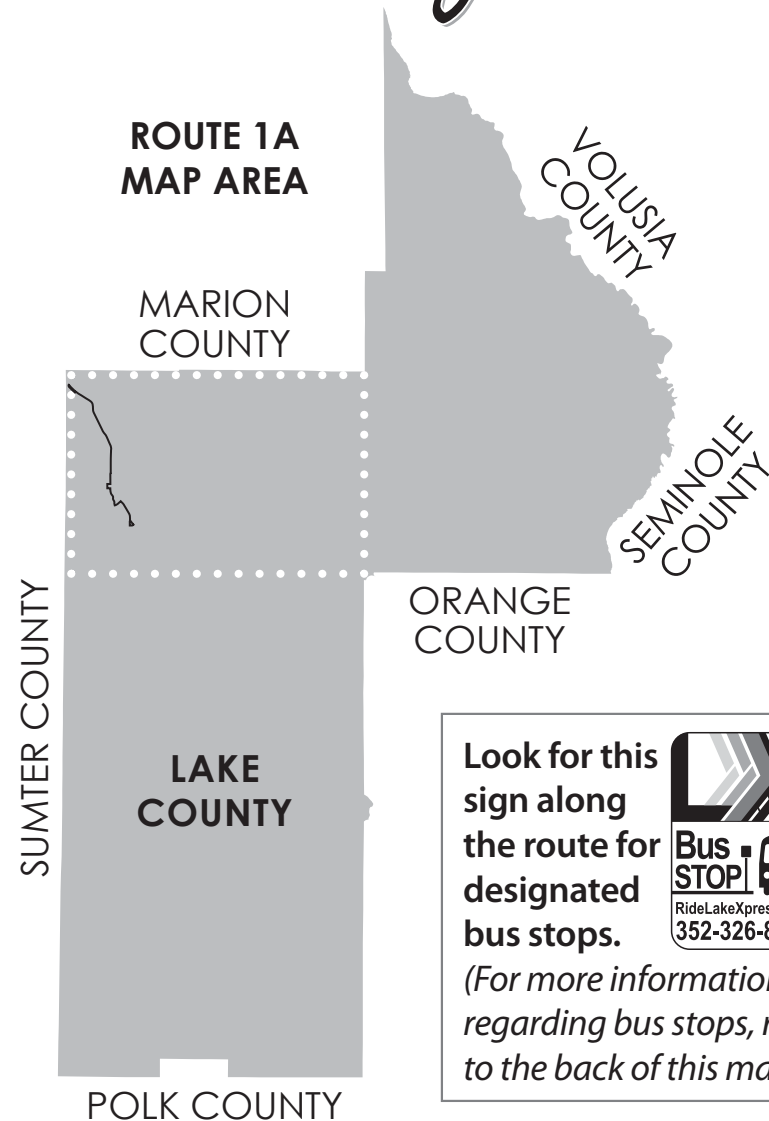

ROUTE 1A

The Villages to Leesburg

LakeXpress

The Way to Go

Look for this sign along the route for designated bus stops.

(For more information regarding bus stops, refer to the back of this map.)

Southbound | Route 1A

The Villages to Leesburg

Spanish Springs Station <i>(The Villages)</i>	Longview Ave. & U.S. Highway 27/441	WalMart (Dr. Martin Luther King Blvd. & U.S. Highway 27/441)	Citizens Blvd. & U.S. Highway 27 X Transfer to Routes 1 & 2
4	5	6	7
5:59	6:10	6:30	6:45
6:59	7:10	7:30	7:45
7:59	8:10	8:30	8:45
8:59	9:10	9:30	9:45
9:59	10:10	10:30	10:45
10:59	11:10	11:30	11:45
11:59	12:10	12:30	12:45
12:59	1:10	1:30	1:45
1:59	2:10	2:30	2:45
2:59	3:10	3:30	3:45
3:59	4:10	4:30	4:45
4:59	5:10	5:30	5:45
5:59	6:10	6:30	6:45
6:59	7:10	7:30	7:45

Northbound | Route 1A

Leesburg to The Villages

Citizens Blvd. & U.S. Highway 27 X Transfer to Routes 1 & 2	WalMart (Dr. Martin Luther King Blvd. & U.S. Highway 27/441)	Longview Ave. & U.S. Highway 27/441	Spanish Springs Station <i>(The Villages)</i>
7	6	5	4
6:00	6:06	6:16	6:27
7:00	7:06	7:16	7:27
8:00	8:06	8:16	8:27
9:00	9:06	9:16	9:27
10:00	10:06	10:16	10:27
11:00	11:06	11:16	11:27
12:00	12:06	12:16	12:27
1:00	1:06	1:16	1:27
2:00	2:06	2:16	2:27
3:00	3:06	3:16	3:27
4:00	4:06	4:16	4:27
5:00	5:06	5:16	5:27
6:00	6:06	6:16	6:27
7:00	7:06	7:16	7:27

— Southbound Northbound

X This symbol indicates transfer area to **Route 1** (to Eustis) and **Route 2** (Leesburg Circulator).